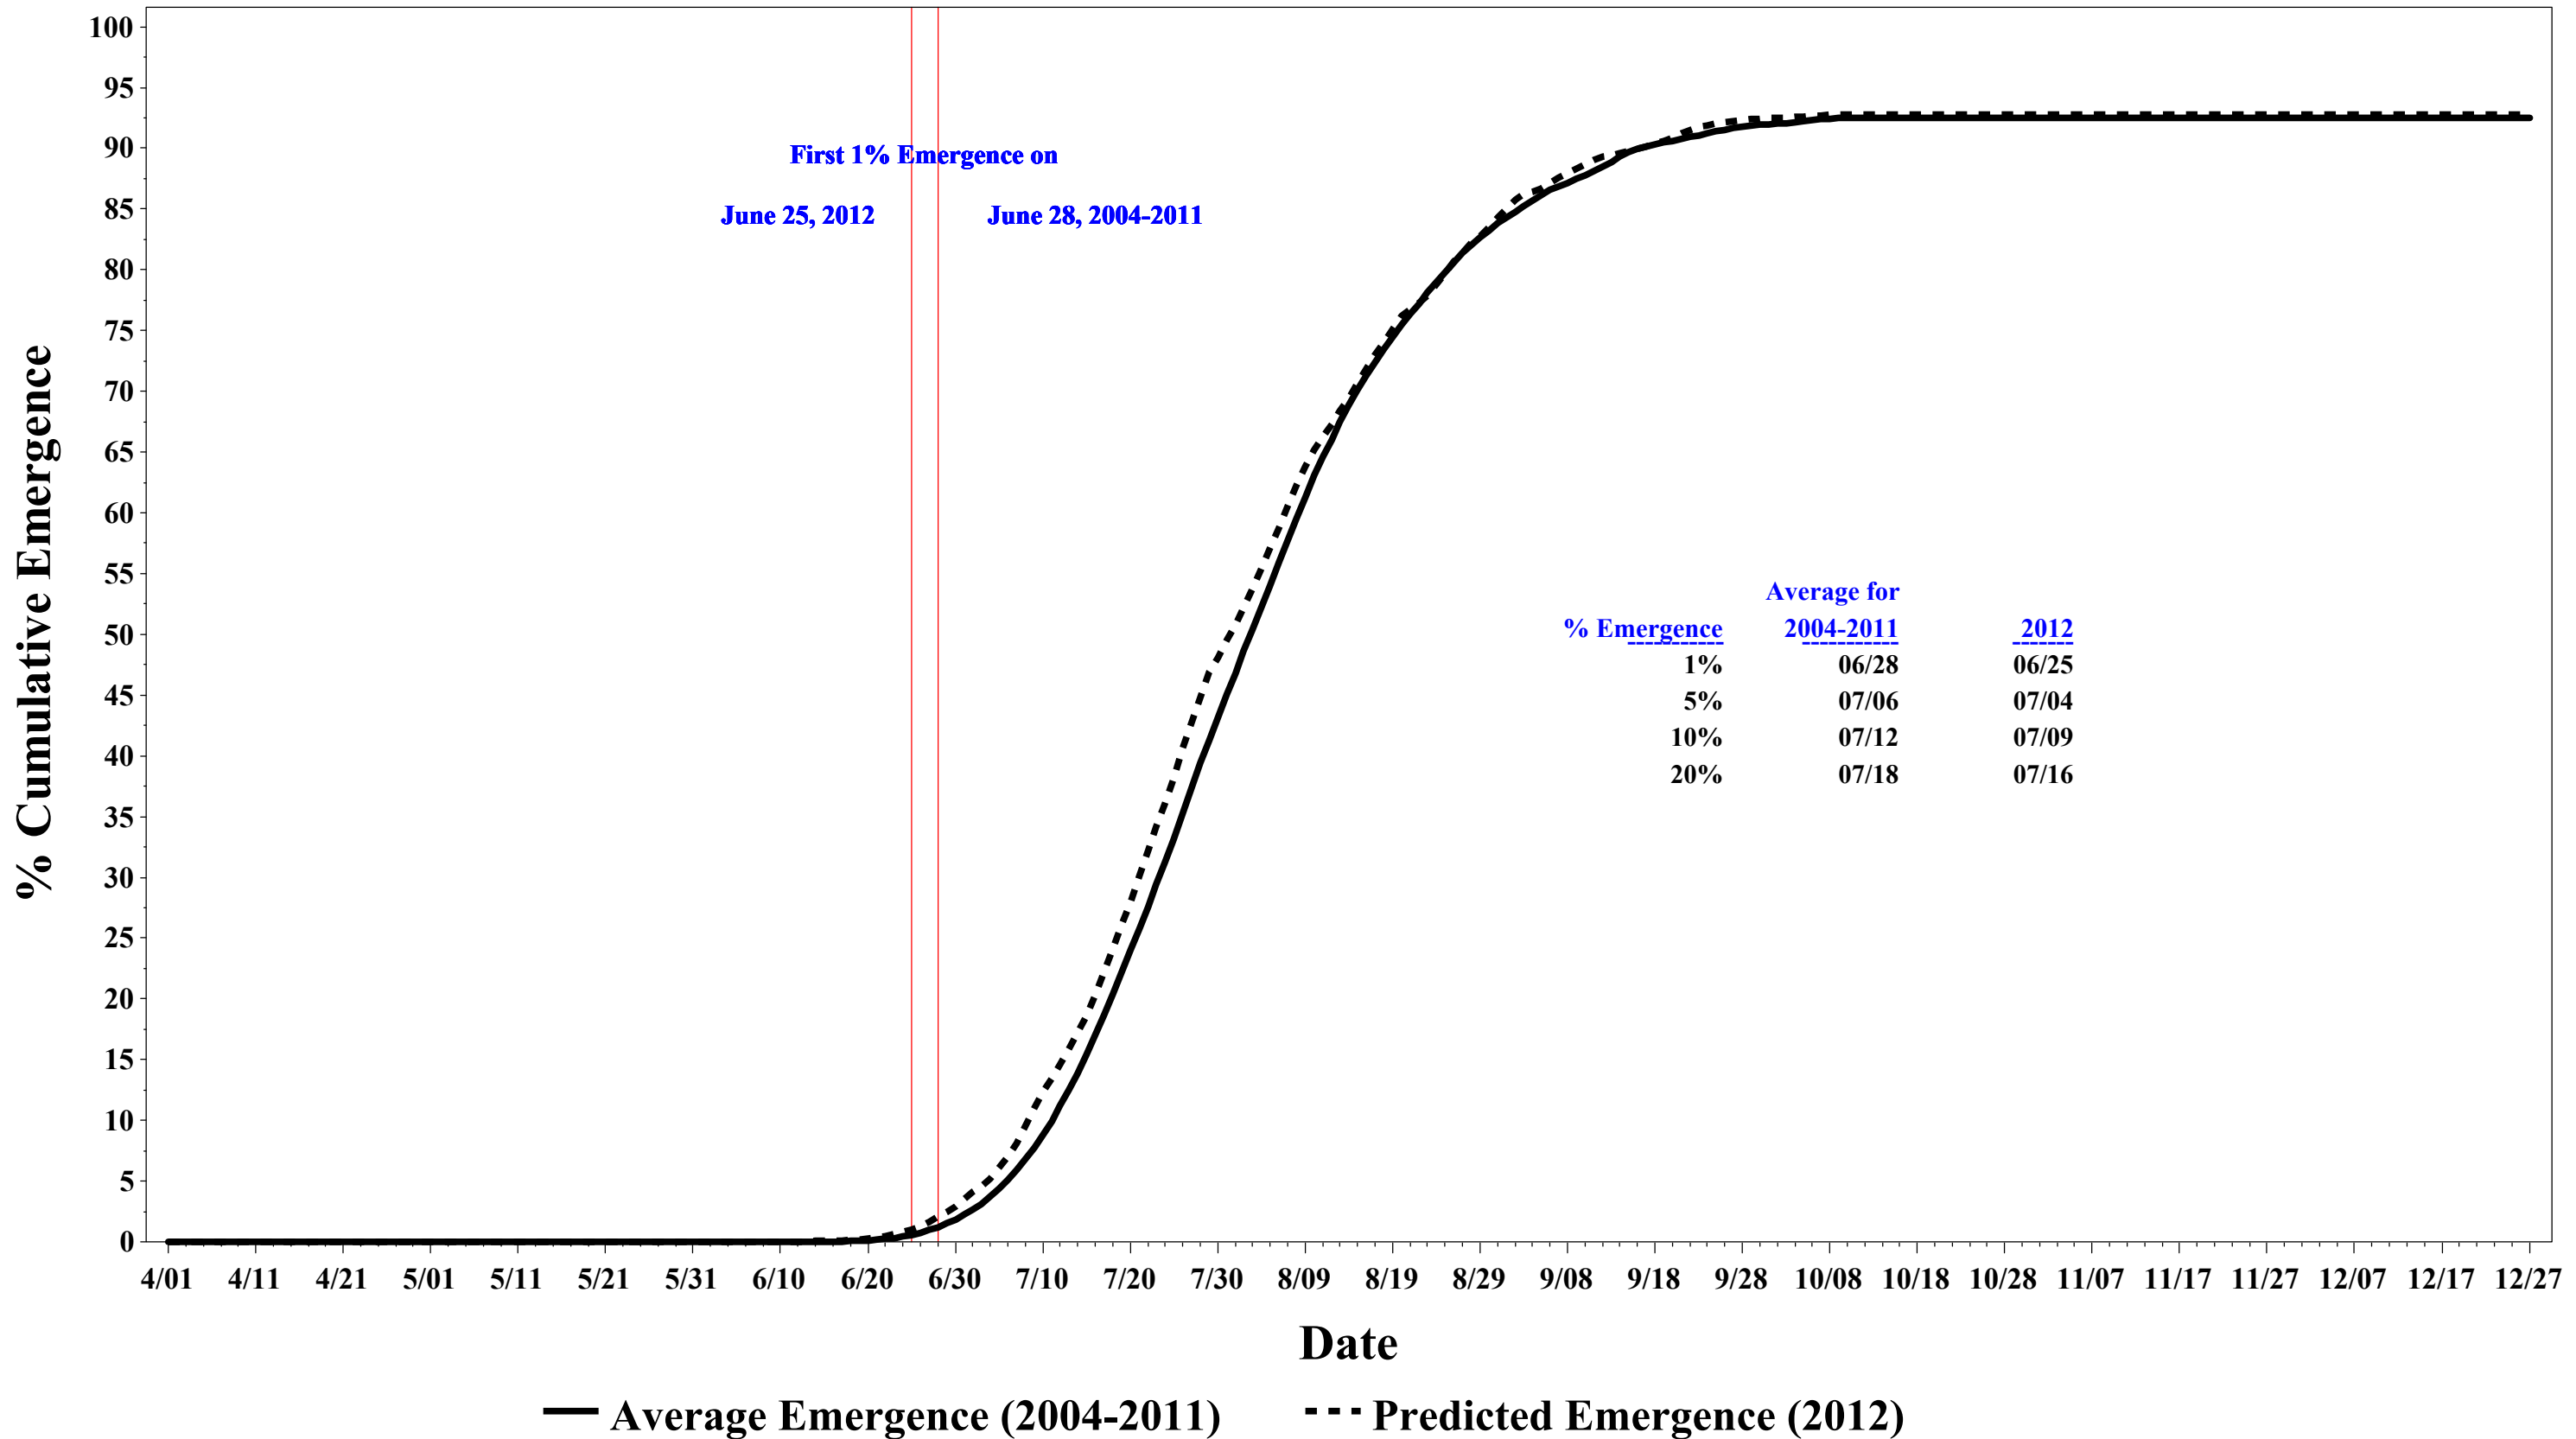

# Adult Asian Longhorn Beetle Emergence - 2012

As of September 25, 2012

Changchun, Jilin

Emergence may begin approximate 3 day(s) earlier in 2012 than 2004-2011